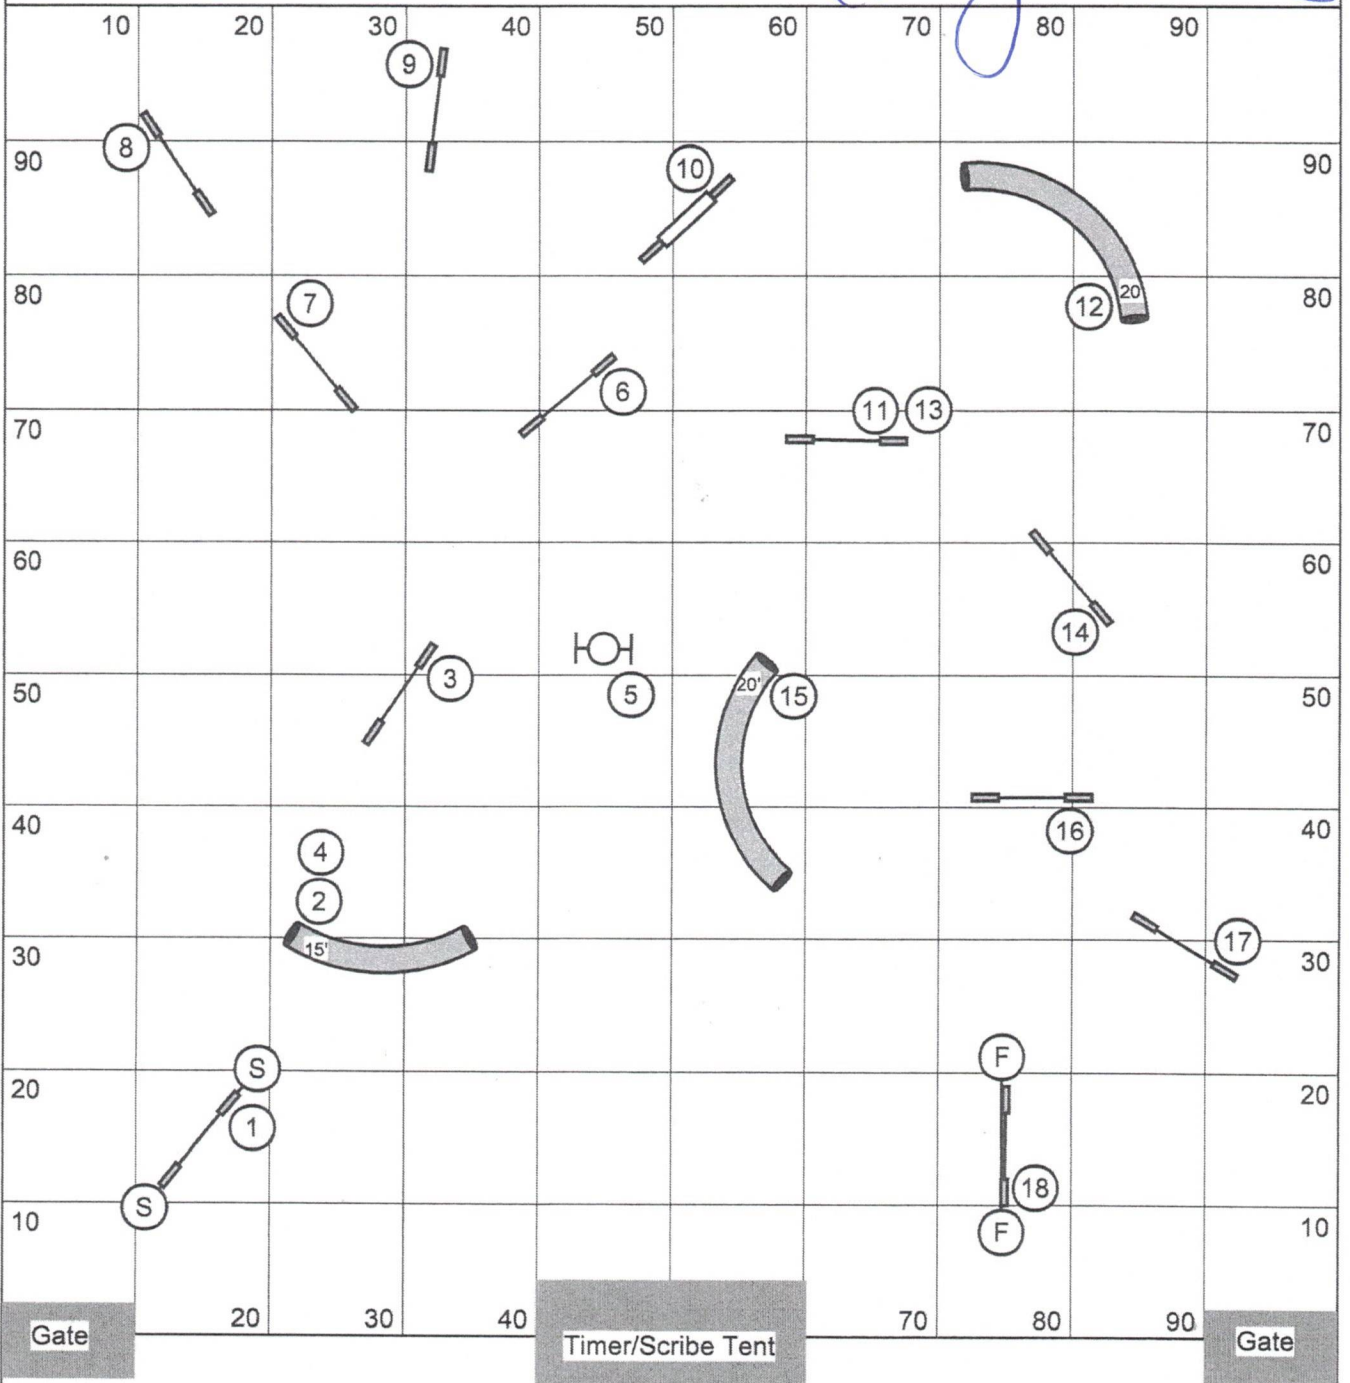

Open Reg/Spec (3.15 yps) = 59 s  
24"/20"R & 20"/16"S

Open Vet/JH (Open + 20%) = 71 s  
20"/16" SDV & 16"/12" DDV

Medium Reg/Spec (2.9 yps) = 64 s  
16"/12"R & 12"/8"S

Medium Vet/JH (Medium + 20%) = 77 s  
12"/8" SDV & 8"/4" DDV

Open Reg/Spec (4.2 yps) = 45 s  
24"/20"R & 20"/16"S

Open Vet (Open + 20%) = 54 s  
20"/16" SDV & 16"/12" DDV

Medium Reg/Spec (3.9 yps) = 48 s  
16"/12"R & 12"/8"S

Medium Vet (Medium + 20%) = 58 s  
12"/8" SDV & 8"/4" DDV

(Estimated 20" path: 148 yds)

Open YPS: 3.9 - 4.3

Medium YPS: 3.5 - 3.9

Actual:  $\frac{540}{3} = 180$  yds

Open Reg/Spec ( $40$  yps) =  $45$  s  
24"/20"R & 20"/16"S

Open Vet (Open + 20%) =  $54$  s  
20"/16" SDV & 16"/12" DDV