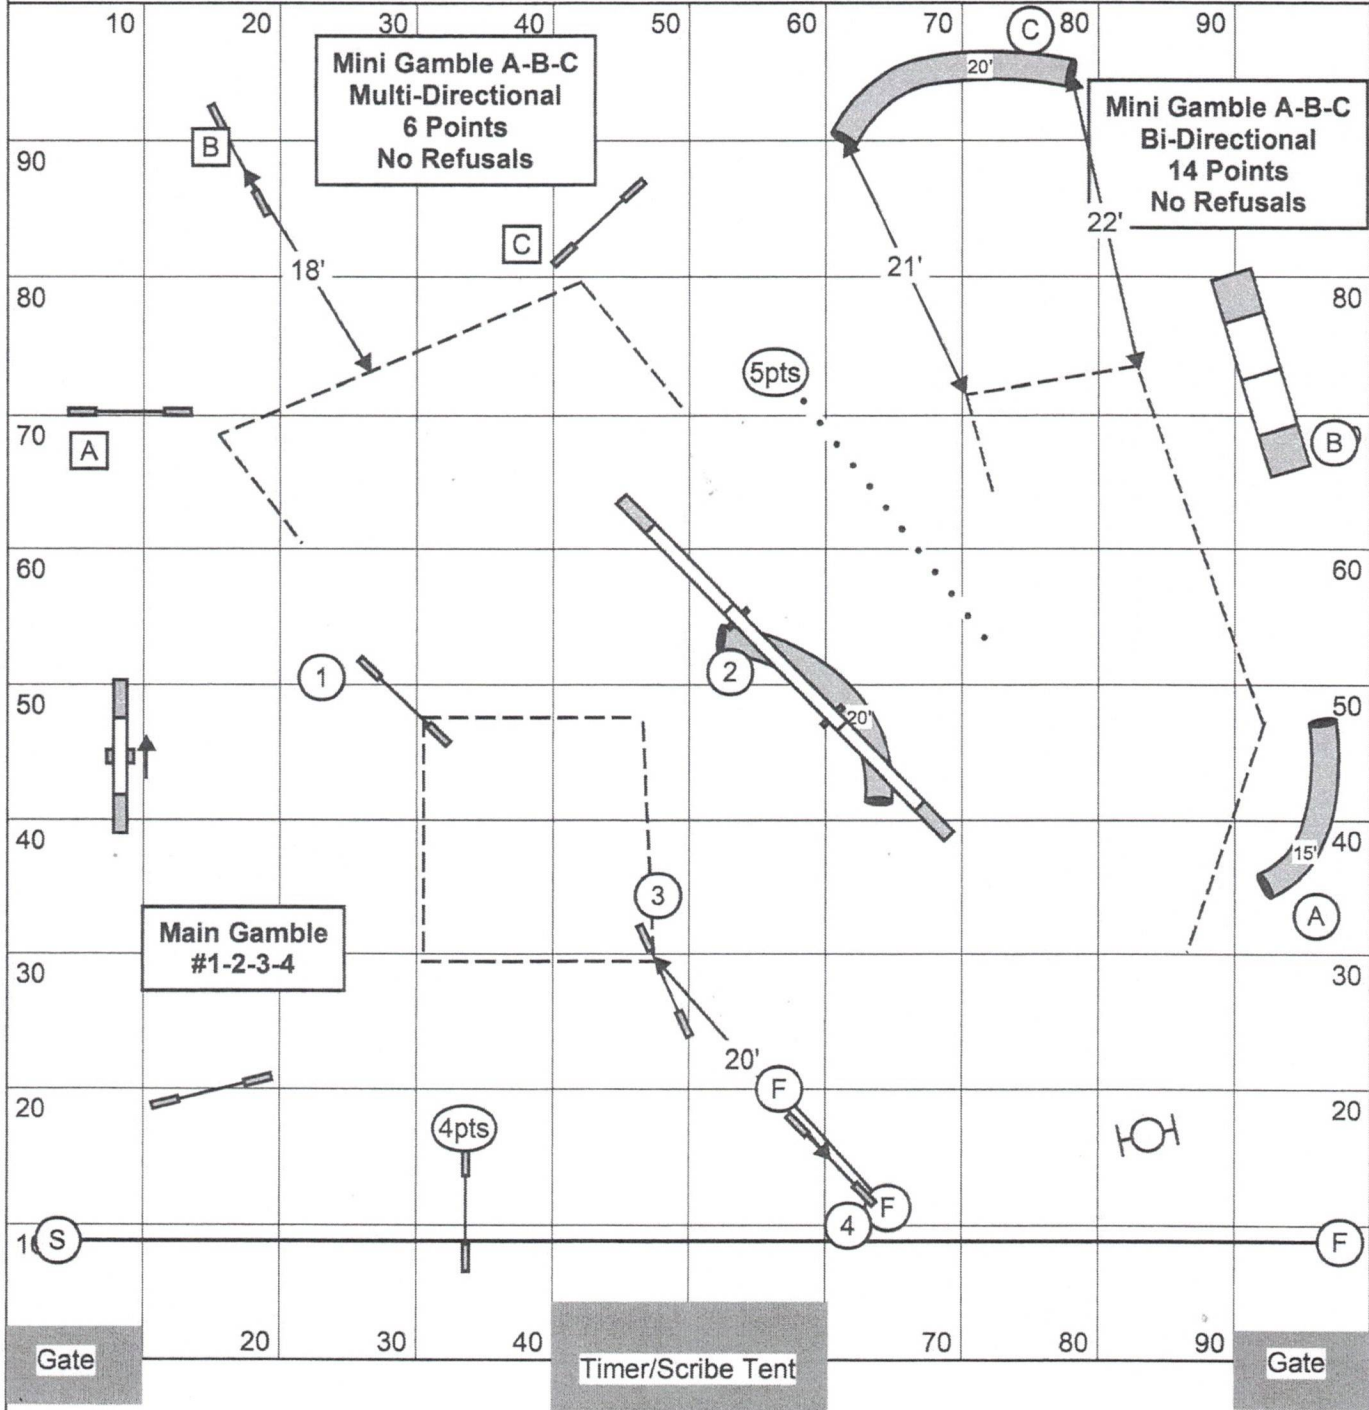

REGIONAL CHAMPIONSHIPS - GAMBLERS
CHAMPIONNAT PROVINCIAL - ENJEU

Marie-Pierre Lefebvre
C. Cote

Designing Judge: Tara LaBelle

Judged by: _____

OPENING SCT: 40 sec

Open Reg/Spec GT : 16s
24"/20"R & 20"/16"S

Open Vet GT (Open + 20%): 19s
20"/16" SDV & 16"/12" DDV

Medium Reg/Spec GT (Open + 10%): 18s
16"/12"R & 12"/8"S

Medium Vet GT (Med + 20%): 22s
12"/8" SDV & 8"/4" DDV

Mini Reg/Spec GT (Open + 20%): 19s
8"R & 4"S

Mini Vet GT (Mini + 20%): 23s
4" SDV