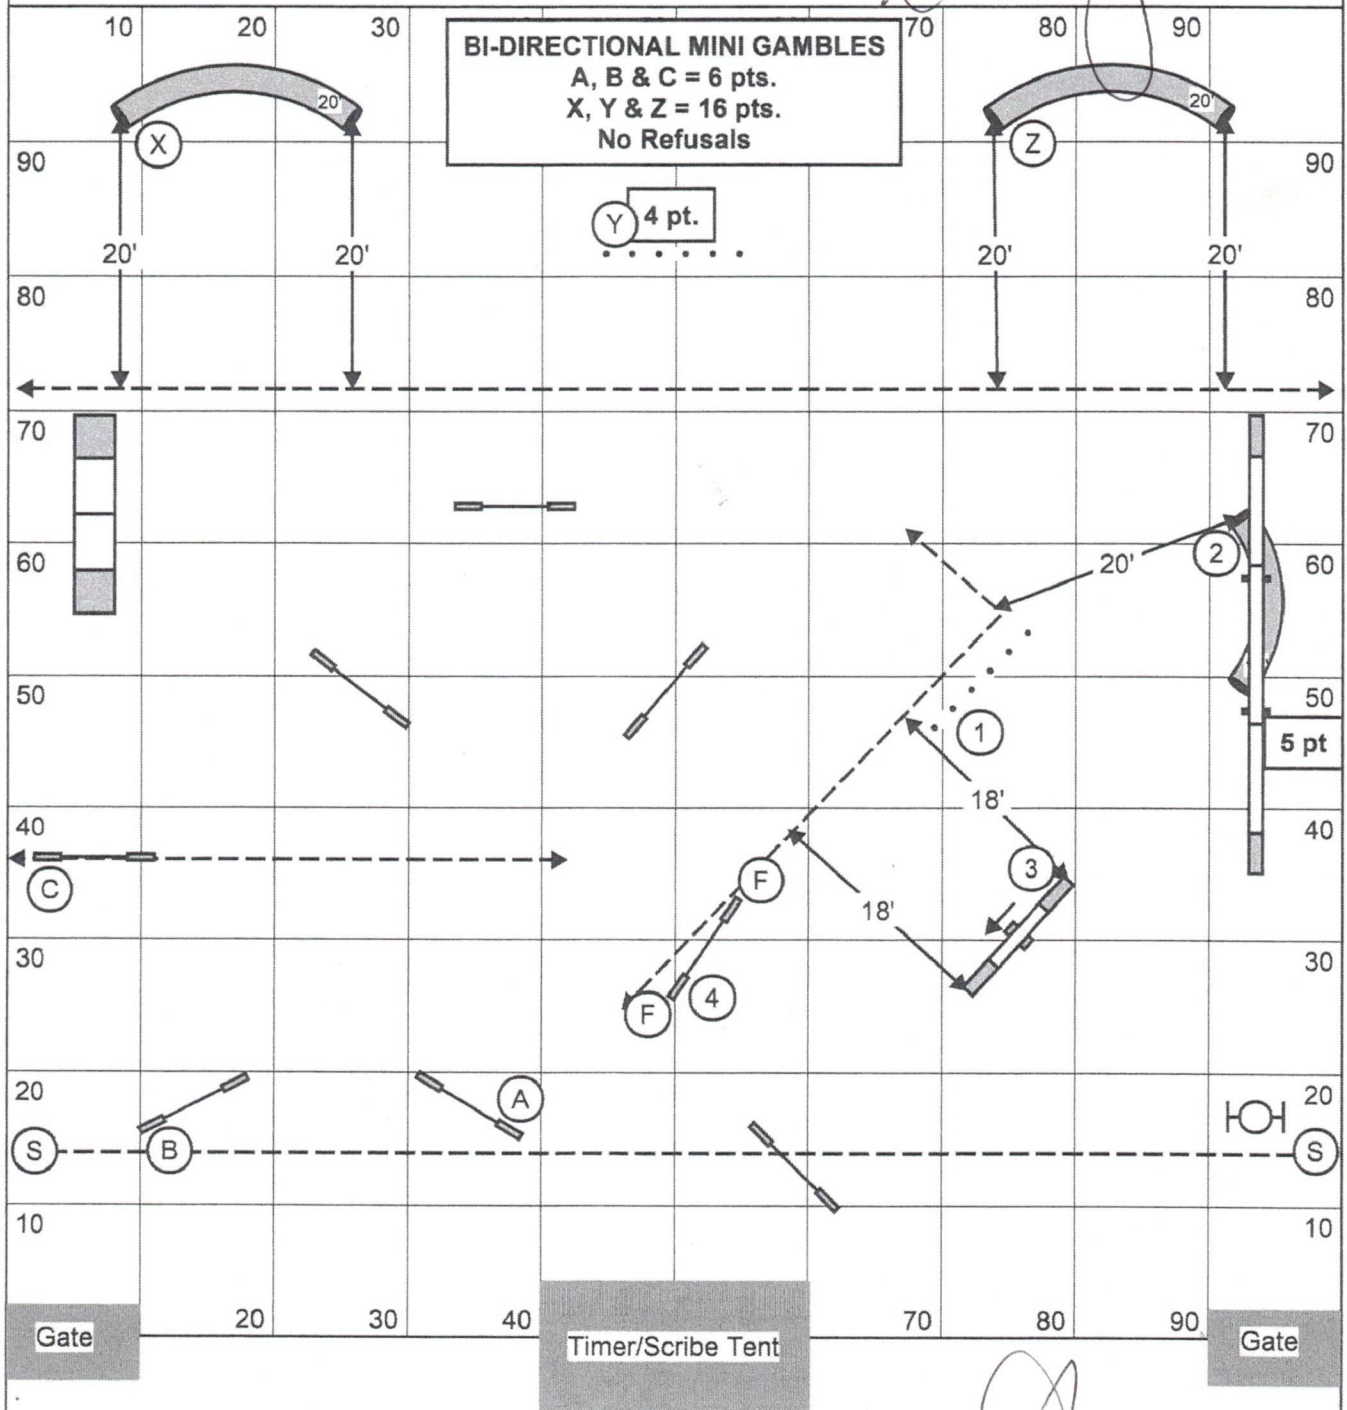

REGIONAL CHAMPIONSHIPS - GAMBLERS
CHAMPIONNAT PROVINCIAL - ENJEU

Designing Judge: Christine Mandy

Judged by: *Christine Mandy*

OPENING SCT: 40 sec

Open Reg/Spec GT : 20 sec
24"/20"R & 20"/16"S

Open Vet GT (Open + 20%): 24 sec
20"/16" SDV & 16"/12" DDV

Medium Reg/Spec GT (Open + 10%): 22 sec
16"/12"R & 12"/8"S

Medium Vet GT (Med + 20%): 26 sec
12"/8" SDV & 8"/4" DDV

Mini Reg/Spec GT (Open + 20%): 24 sec
8"R & 4"S

Mini Vet GT (Mini + 20%): 29 sec
4" SDV