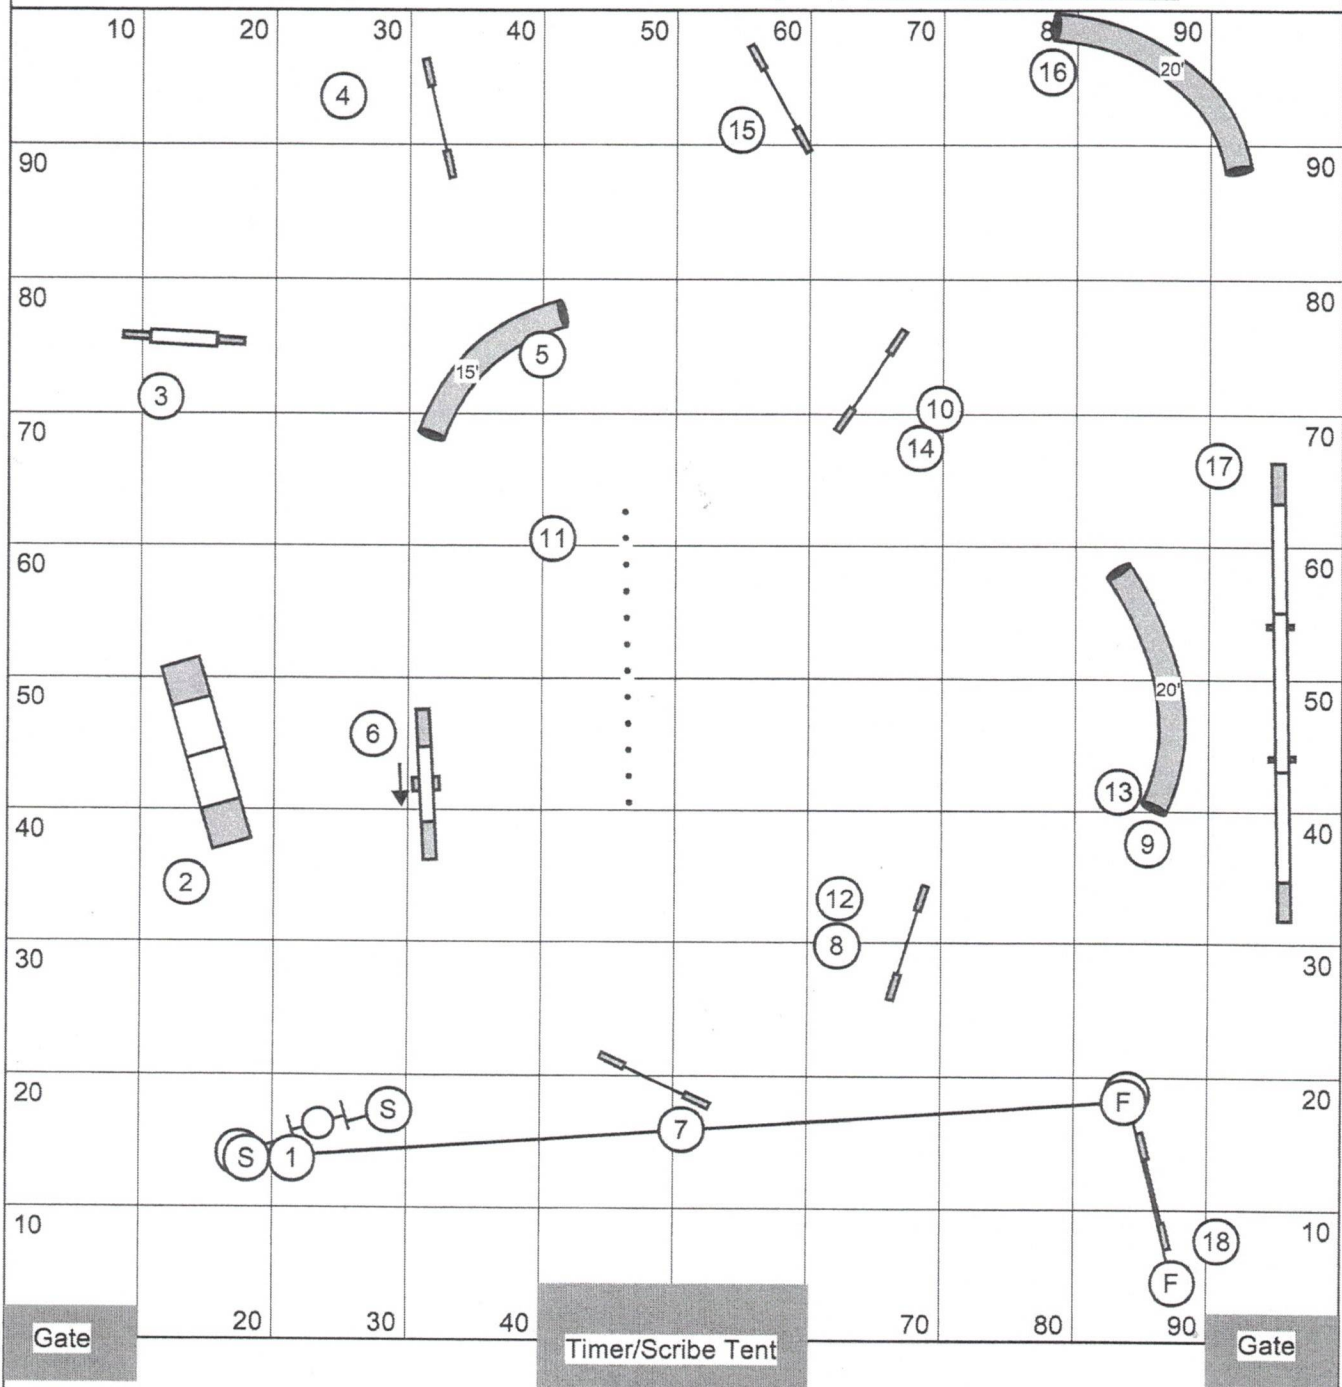

Open Reg/Spec (3.15 yps) = 59 s  
24"/20"R & 20"/16"S

Open Vet/JH (Open + 20%) = 71 s  
20"/16" SDV & 16"/12" DDV

Medium Reg/Spec (2.9 yps) = 64 s  
16"/12"R & 12"/8"S

Medium Vet/JH (Medium + 20%) = 77 s  
12"/8" SDV & 8"/4" DDV

Judged by:

(Estimated 20" path: 183 yds)

580 ÷ 3

Open: 3.0 - 3.3 yps Medium : 2.8 - 3.0 yps

ACTUAL: ( \_\_\_\_\_ ' + 36' + 18' + 12' ) / 3 = 193 yds

Open Reg/Spec (3.1 yps) = 62 s  
24"/20"R & 20"/16"S

Open Vet/JH (Open + 20%) = 74 s  
20"/16" SDV & 16"/12" DDV

Medium Reg/Spec (2.9 yps) = 67 s  
16"/12"R & 12"/8"S

Medium Vet/JH (Medium + 20%) = 80 s  
12"/8" SDV & 8"/4" DDV

Mini Reg/Spec (67 + 5s) = 72 s  
8"R & 4"S

Mini Vet/JH (Mini + 20%) = 86 s  
4" SDV

MAX = 116 sec

Open Reg/Spec (4.2 yps) = 45 s  
24"/20"R & 20"/16"S

Open Vet (Open + 20%) = 54 s  
20"/16" SDV & 16"/12" DDV

Medium Reg/Spec (3.9 yps) = 48 s  
16"/12"R & 12"/8"S

Medium Vet (Medium + 20%) = 58 s  
12"/8" SDV & 8"/4" DDV