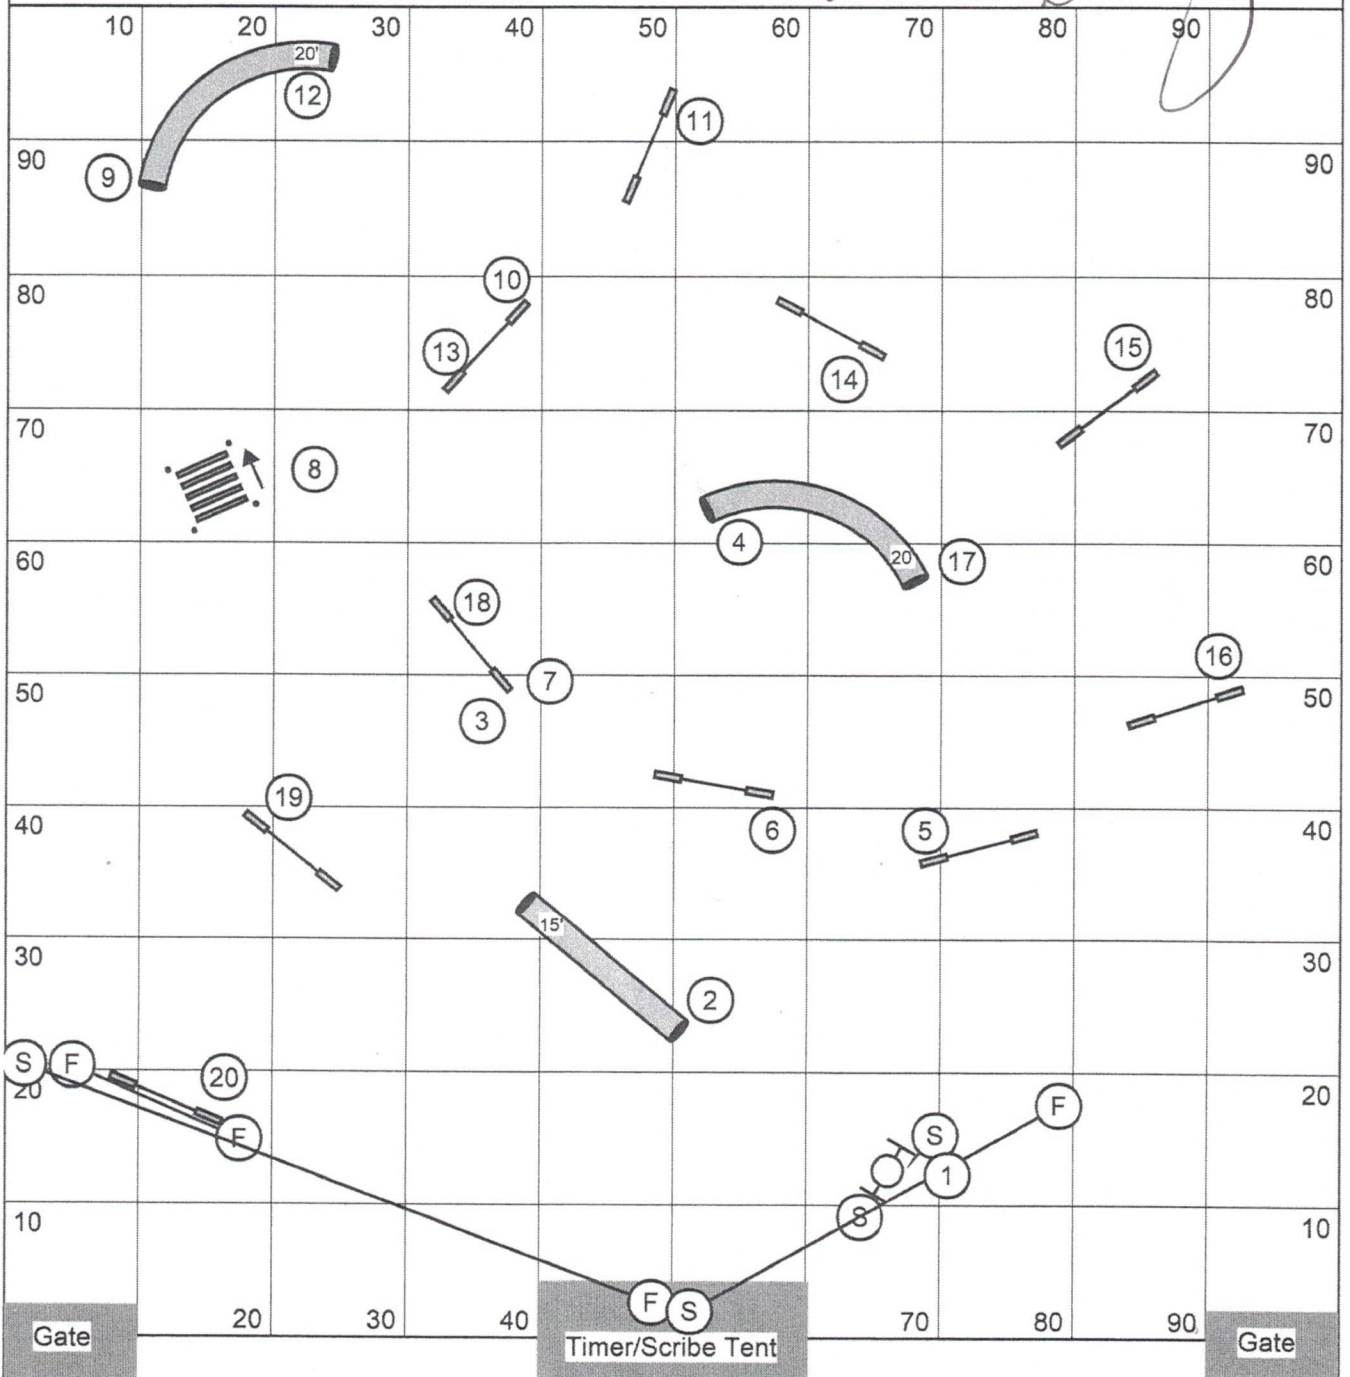

REGIONAL CHAMPIONSHIPS - JUMPERS
CHAMPIONNAT PROVINCIAL - SAUTEUR

Designing Judge: Wendy Beard

Judged by: *[Signature]*

(Estimated 20" path: 180 yds)

Open YPS: 4.2   Medium YPS: 3.9

Actual: 189 / 3 = 189 yds

Open Reg/Spec (4.2 yps) = 45 s
24"/20"R & 20"/16"S

Open Vet (Open + 20%) = 54 s
20"/16" SDV & 16"/12" DDV

Medium Reg/Spec (3.9 yps) = 48 s
16"/12"R & 12"/8"S

Medium Vet (Medium + 20%) = 58 s
12"/8" SDV & 8"/4" DDV

Mini Reg/Spec (yps + 5s) = 53 s
8"R & 4"S

Mini Vet (Mini + 20%) = 64 s
4" SDV